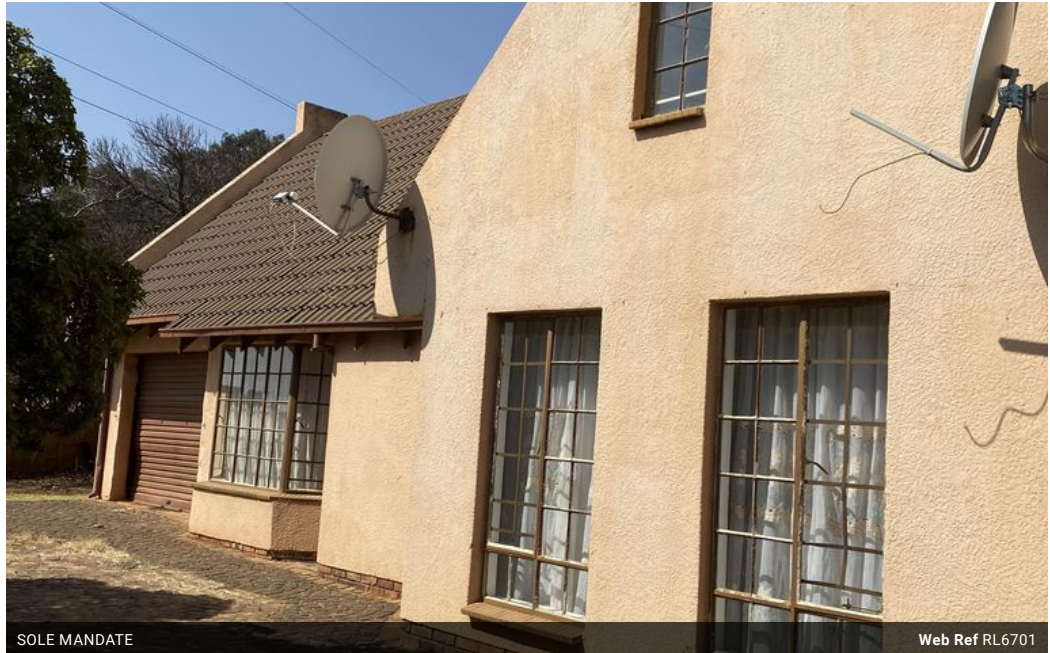

Thembi Damane
0679624029
thembi.damane@saproperty.com

Palesa Mofokeng
0678120128

palesa.mofokeng@saproperty.com

Contact **Cape Town**

021 2000145

SAPROPERTY.COM House, 9 Boundary Road, Waterford Place, Century City, Cape Town

SOLE MANDATE

Web Ref RL6701

R1,200,000

Monthly Bond Repayment R12,386.26
Calculated over 20 years at 11% with no deposit.

Transfer Costs R32,749.00   **Bond Costs** R25,220.00

These calculations are only a guide. Please ask your conveyancer for exact calculations.

Monthly Rates R732

3   1   1

3 Bedroom House for Sale in Crystal Park

For a growing family that loves to entertain.

This beautiful three-bedroom freestanding house in Crystal Park is the epitome of comfort and convenience.

Nestled in a serene neighborhood, the property boasts a spacious layout that offers ample room for a growing family or those who love to entertain.

The kitchen has ample counter space, and plenty of storage. It is perfect for casual dining and morning coffee. The living room is bathed in natural light...

The house features beautiful generously sized bedrooms, each with built-in closets.

One of the standout features of this property is the large yard, ideal for outdoor activities and family gatherings. The well-maintained garden offers a green oasis, perfect for children to play, pets to roam, or for simply enjoying the outdoors.

Public transportation options are also...

Features

Interior		Exterior		Sizes	
Bedrooms	3	Garages	1	Land Size	894m²
Bathrooms	1	Carports / Parkings	2		
Kitchens	1	Security	No		
Recep. Rooms	2	Pool	No		
Studies	1	Views	False		
Furnished	No