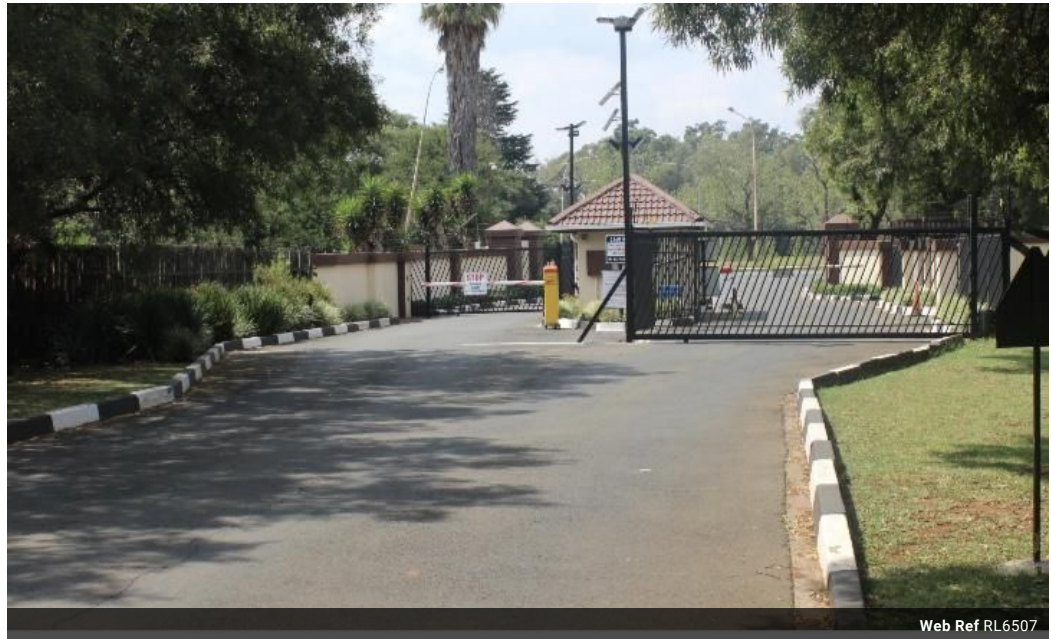

Palesa Mofokeng
0678120128
palesa.mofokeng@saproperty.com

Thembi Damane
0679624029

thembi.damane@saproperty.com

Contact **Cape Town**

021 2000145

SAPROPERTY.COM House, 9 Boundary Road, Waterford Place, Century City, Cape Town

10,000m² Vacant Land For Sale in Presidents Ranch