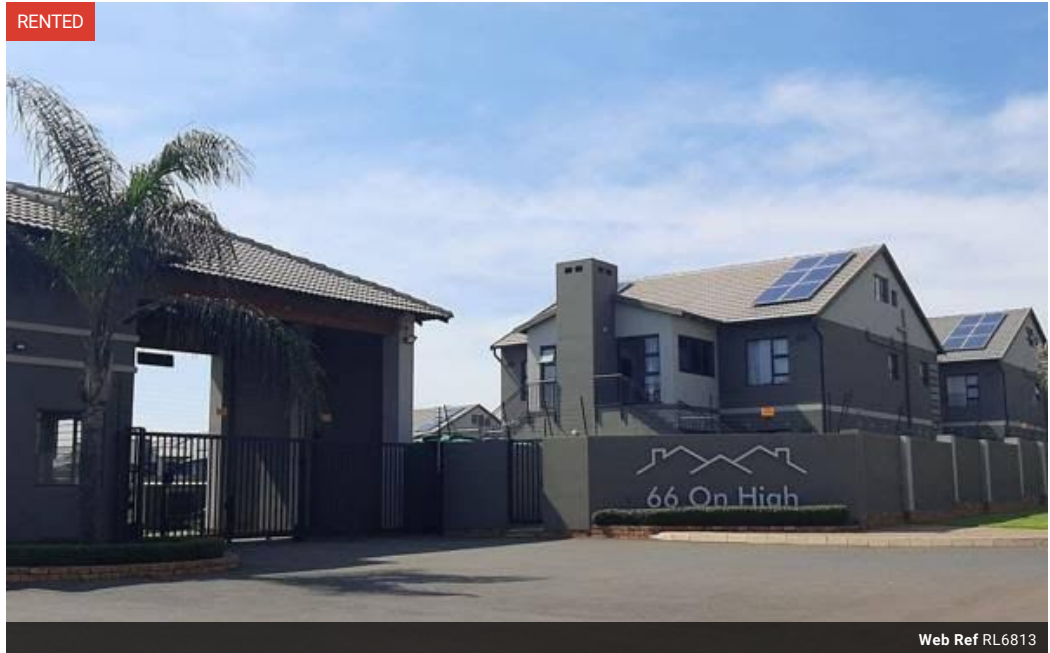

Primrose Museta
0734433476
primrose@saproperty.com

Contact Cape Town

021 2000145

SAPROPERTY.COM House, 9 Boundary Road, Waterford Place, Century City, Cape Town

RENTED

Web Ref RL6813

R9,500 pm

Lease Period 12 months
Annual Escalation -

Availability 01 Mar 2025

Deposit R9,500

3 2

3 Bed in 66 On High Road

Modern townhouse to rent in a beautiful complex
Three spacious bedrooms
Dining room area with braai area, for entertaining
Fully fitted kitchen with stove oven and hob (Gas)
Granite kitchen counters
Two bedrooms on the ground floor and a loft main bedroom, with ensuite
Full guest bathroom
Smart PV solar Geyser system
Smart lighting
Inverter battery backup lights and router
Prepaid electricity
Two covered carports
Facial recognition access control
24-hour security patrols
Tenant will be responsible for payment of
Water
Refuse and Sewerage a bill to be sent out each month