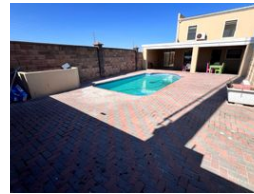

R14,500 pm

Lease Period 12 months
Annual Escalation -

Availability Immediately   Deposit -

5   2   2

5 Bedroom In Bardale Village

Nestled in the heart of the secure and family friendly Bardale Village Phase 1 in Blue Downs, this expansive 5-bedroom residence offers the perfect blend of comfort, convenience and modern living.

Key Features:

*Inviting Swimming pool: Enjoy Sunny Cape Town days lounging by your private pool-ideal for relaxation and entertaining guests.

*Modern Open-Plan living: The seamless flow between the kitchen, dining, and lounge area creates a welcoming environment for family gatherings and social events.

*Secure estate living: Benefit from 24-hour security patrols, controlled access, and a strong community presence, offering peace of mind for residents

This exceptional property offers a rare opportunity to own a spacious family home with premium features in one Cape Town's most sought-after residential estates. Don't miss out on...

Features

Pets Allowed   Yes

Interior

Bedrooms	5
Bathrooms	2
Kitchens	1
Recep. Rooms	1
Furnished	No

Exterior

Garages	2
Carports / Parkings	6
Security	Yes
Pool	Yes
Views	False