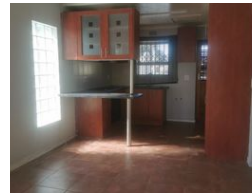

Tania White
0783843510
tania@saproperty.com

Contact Cape Town

021 2000145

SAPROPERTY.COM House, 9 Boundary Road, Waterford Place, Century City, Cape Town

2 Bedroom House To Let in Bardale Village

NEW

Web Ref RL6872

R8,000 pm

2 1

Lease Period 12 months **Availability** Negotiable **Deposit** R8,000

Annual Escalation -

Lease Excludes:

This lease excludes water and electricity.

Introducing your new rental property in Bardale Village.

This property is a corner freestanding unit something that everyone is looking for.

The property features an open plan lounge and kitchen tiled throughout.

The kitchen is fully fitted with a stove and oven that leads to your back yard.

Both bedrooms has laminating flooring and built in cupboards.

The bathroom is standard with a shower hose extension.

The property has enough parking for 2 vehicles.

A credit and affordability check is done on all applicants. The application fee is R150.

Features

Pets Allowed Yes

Interior

Bedrooms 2
Bathrooms 1
Kitchens 1
Recep. Rooms 1
Furnished No

Exterior

Carports / Parkings 2
Security Yes
Pool No
Views False

Sizes

Floor Size 100m²
Land Size 146m²