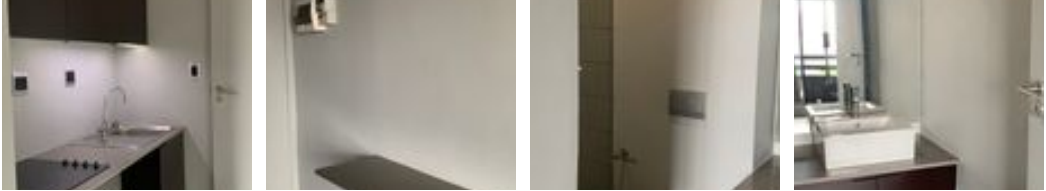

Web Ref RL6855

R5,500 pm

Lease Period 12 months **Availability** Immediately **Deposit** R5,500
Annual Escalation -

1 Bedroom Studio Apartment To Let in Maboneng

Studio Apartment to Rent in Sought After Building in Maboneng Precinct

Industrial edge meets modern chic in Hallmark House, located in the ever-buzzing city of Johannesburg.

This 8th floor apartment is brimming with sunlight and it consists of the following;

- Open-plan living space with contemporary finishes
- Bathroom with shower
- Compact kitchen equipped with essential fittings
- Built in cupboards
- Private balcony
- Prepaid electricity
- Water and utilities included
- 24 Hour security with biometric access control
- Communal lounge and chill out areas
- Sophisticated restaurant
- Easy access to major routes and highways

Features

Interior		Exterior		Sizes	
Bedrooms	1	Security	Yes	Floor Size	34m ²
Bathrooms	1	Pool	No		
Kitchens	1	Views	True		
Furnished	No				