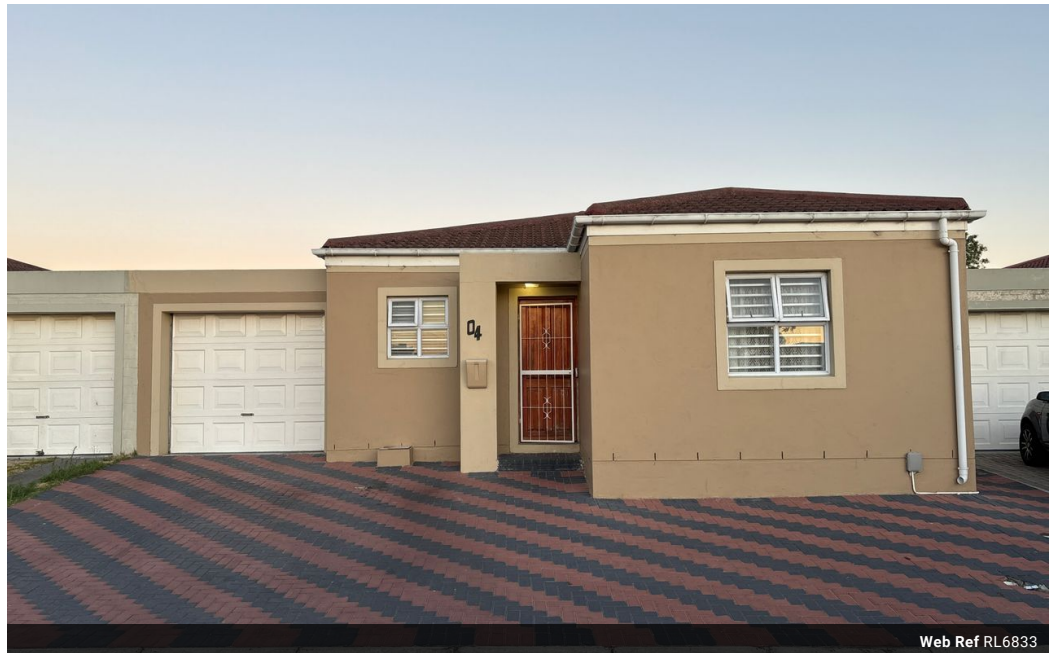

Deirdre Press
0722510727
deirdre.press@saproperty.com

Contact Cape Town

021 2000145

SAPROPERTY.COM House, 9 Boundary Road, Waterford Place, Century City, Cape Town

3 Bedroom Freehold To Let in Turtle Creek

Web Ref RL6833

R14,500 pm

Lease Period 12 months
Annual Escalation -

Availability Immediately **Deposit** -

3 2 1

3 Bedroom House In Turtle Creek Kuils River

Nestled in the peaceful turtle creek community This beautiful home offers the perfect blend of comfort and convenience for families. This charming House boasts.

- *3 bedrooms
- *1 on suite bathrooms and 1 family bathroom
- *A spacious open-plan living area.
- *Single car garage
- *Spacious kitchen with built in cupboards
- *Cozy lounge

Located within easy reach of excellent schools, parks, and shopping centres, 4 Zebra Close is an ideal place to call home. Don't miss out on this amazing opportunity schedule a viewing today!

Features

Interior

Bedrooms	3
Bathrooms	2
Kitchens	1
Recep. Rooms	1
Furnished	No

Exterior

Garages	1
Carports / Parkings	2
Security	No
Pool	No
Views	False