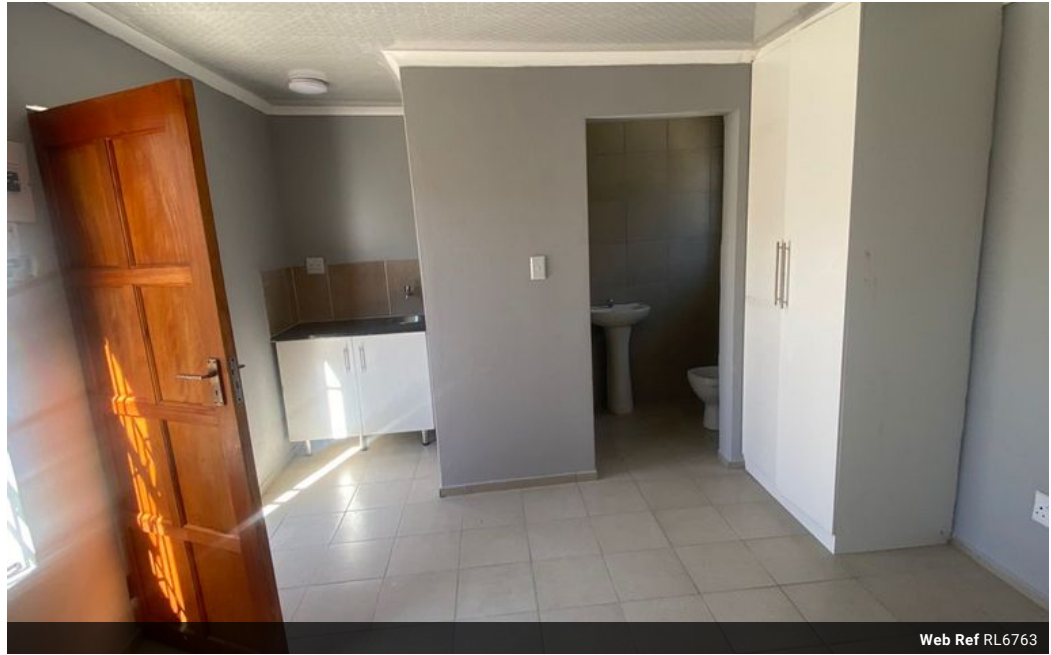

Nonto Sindane
0826733266
nonto.sindane@saproperty.com

Contact Cape Town

021 2000145

SAPROPERTY.COM House, 9 Boundary Road, Waterford Place, Century City, Cape Town

1 Bedroom Apartment To Let in Country View

Web Ref RL6763