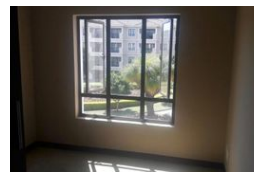

R7,000 pm

Lease Period 12 months
Annual Escalation -

Availability 01 May 2025

Deposit -

1 1

1 Bedroom Apartment To Let in Noordwyk

Stunning 1 Bedroom Apartment To Let in Noordwyk

Introducing a stunning 1 bedroom apartment available for rent at Phoenix view estate . This modern unit boasts a secure environment, providing peace of mind for residents. The interior features of this apartment include a contemporary design , offering a stylish and functional space for cooking and entertaining. The property is ideal for those seeking a secure and convenient lifestyle.

On the exterior, this apartment is situated within a security complex that ensures the safety of its residents. The property also includes secure parking with a designated carport, providing convenience and peace of mind for tenants. Additionally, the complex features a well maintained swimming pool , club house , tennis court , security gate and 24-hour access control, enhancing the overall...

Features

Interior

Bedrooms	1
Bathrooms	1
Kitchens	1
Recep. Rooms	1
Furnished	No

Exterior

Carports / Parkings	1
Security	No
Pool	No
Views	False